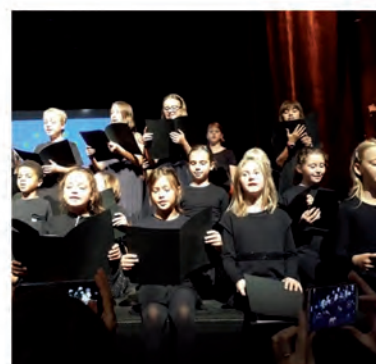

STRENGTHENING
OF THE MUS-E
NETWORK

INNOVATIVE
PROJECTS WITH
REFUGEE
ARTISTS

ARTISTIC
RESIDENCIES &
CONCERTS

EU PROJECTS